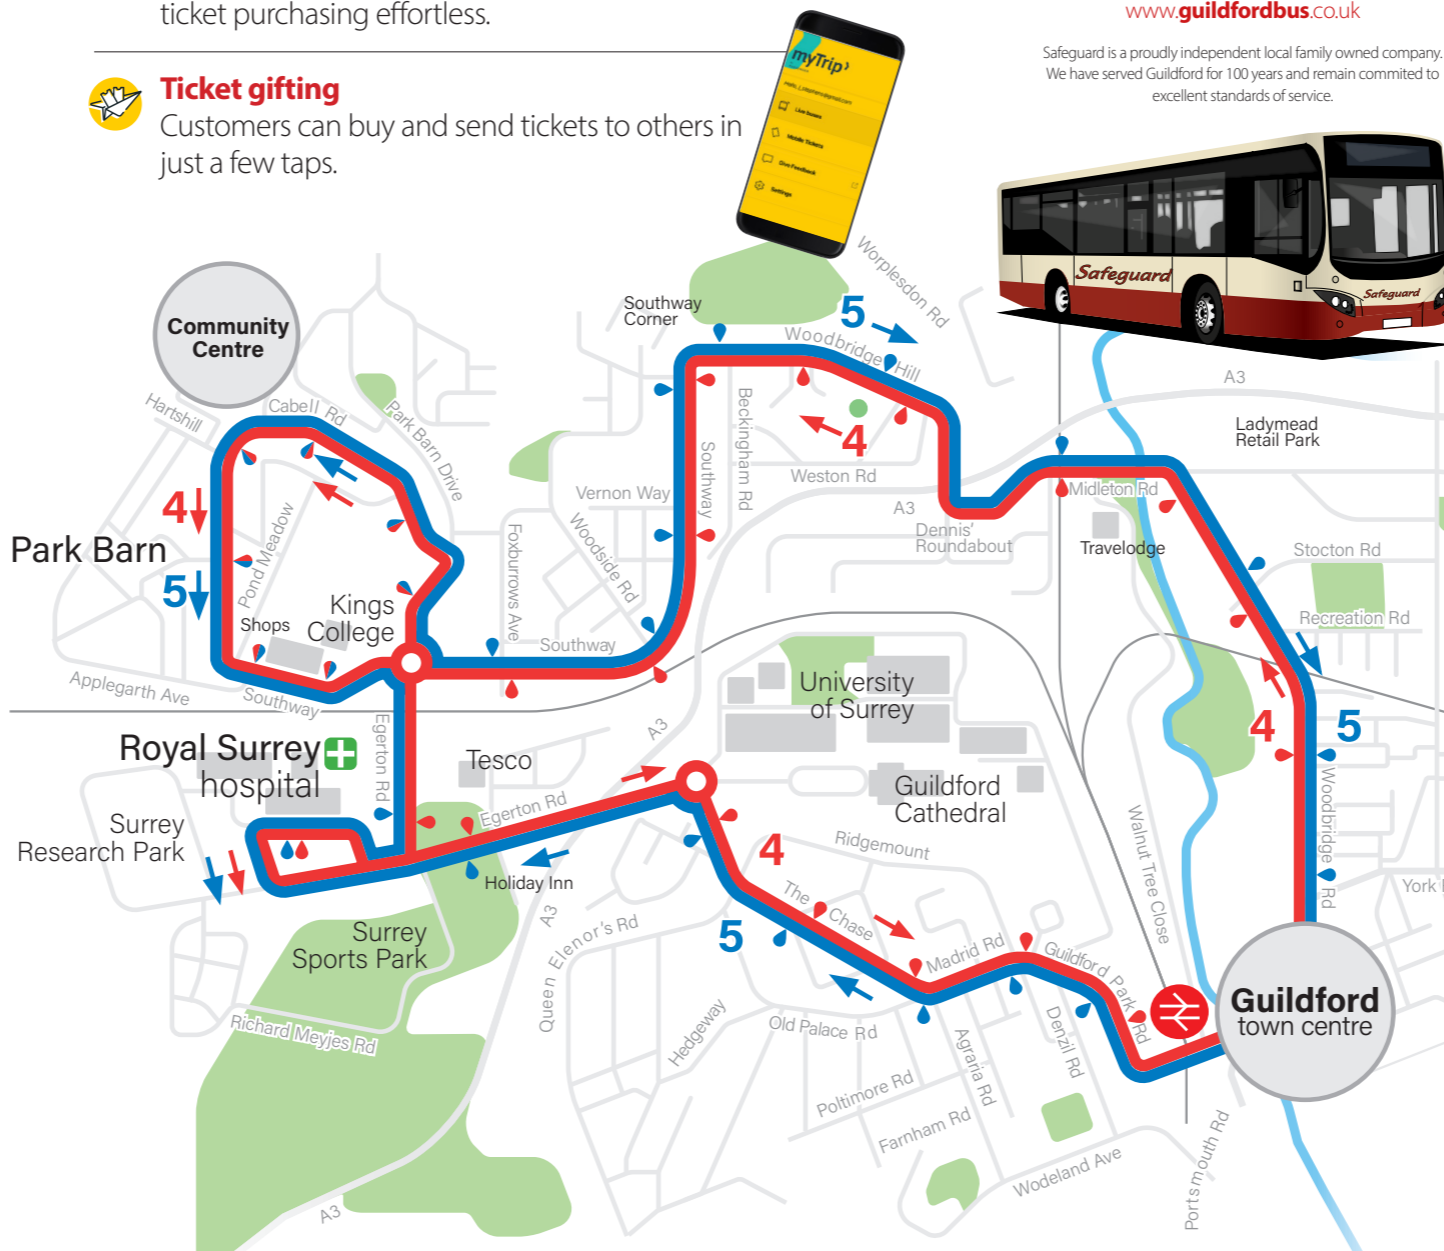

Mondays to Fridays

hour	minutes past							
06	00	15	35	40	50			
07	00	12	17	29	33	43	48	56
08	03	10	22	24	35	39	49	53 57
09	10	12	24	32	39	46	58	
10	06	17	26	37	46	57		
11	06	17	26	37	46	57		
12	06	17	26	37	46	57		
13	06	17	26	37	46	57		
14	06	18	27	35	42	50	57	
15	05	09	21	21	33	39	45	57
16	00	09	22	24	39	43	54	
17	03	09	23	24	38	43	53	
18	03	08	20	26	40	46		
19	00	06	17	26	37	46	57	
20	06	34						
21	03	33						
22	03	33						
23	03							

Saturdays

hour	minutes past							
06	39	59						
07	15	29	45	54				
08	05	14	25	34	46	55		
09	06	17	26	37	46	57		
10	06	17	26	37	46	57		
11	06	17	26	37	46	57		
12	06	17	26	37	46	57		
13	06	17	26	37	46	57		
14	06	17	26	37	46	57		
15	06	17	26	37	46	57		
16	06	17	26	37	46	57		
17	06	17	26	37	46	57		
18	06	17	26	37	46	57		
19	06	16	26	36	46	56		
20	06	34						
21	03	33						
22	03	33						
23	03							

Sundays and public holidays

hour	minutes past							
08	04	34	55					
09	17	37	57					
10	17	26	37	46	57			
11	06	17	26	37	46	57		
12	06	17	26	37	46	57		
13	06	17	26	37	46	57		
14	06	17	26	37	46	57		
15	06	17	26	37	46	57		
16	06	17	26	37	46	57		
17	06	17	36	47				
18	03	33						
19	03	33						
20	03	33						
21	03	33						
22	03							

Route 4
Park Barn Community Centre
↓
Royal Surrey Hospital
7 Mins
↓
Railway Station
14 Mins
↓
Guildford Bus Station
17 Mins

Route 5
Park Barn Community Centre
↓
Southway Corner
8 Mins
↓
Guildford Bus Station
17 Mins

Journey times are approximate

myTrip® Download to your smartphone

Live buses
Track buses with live vehicle tracking displayed on maps.

Mobile ticketing + QR Code scanning
Cashless payment options for Apple and Android apps making ticket purchasing effortless.

Ticket gifting
Customers can buy and send tickets to others in just a few taps.