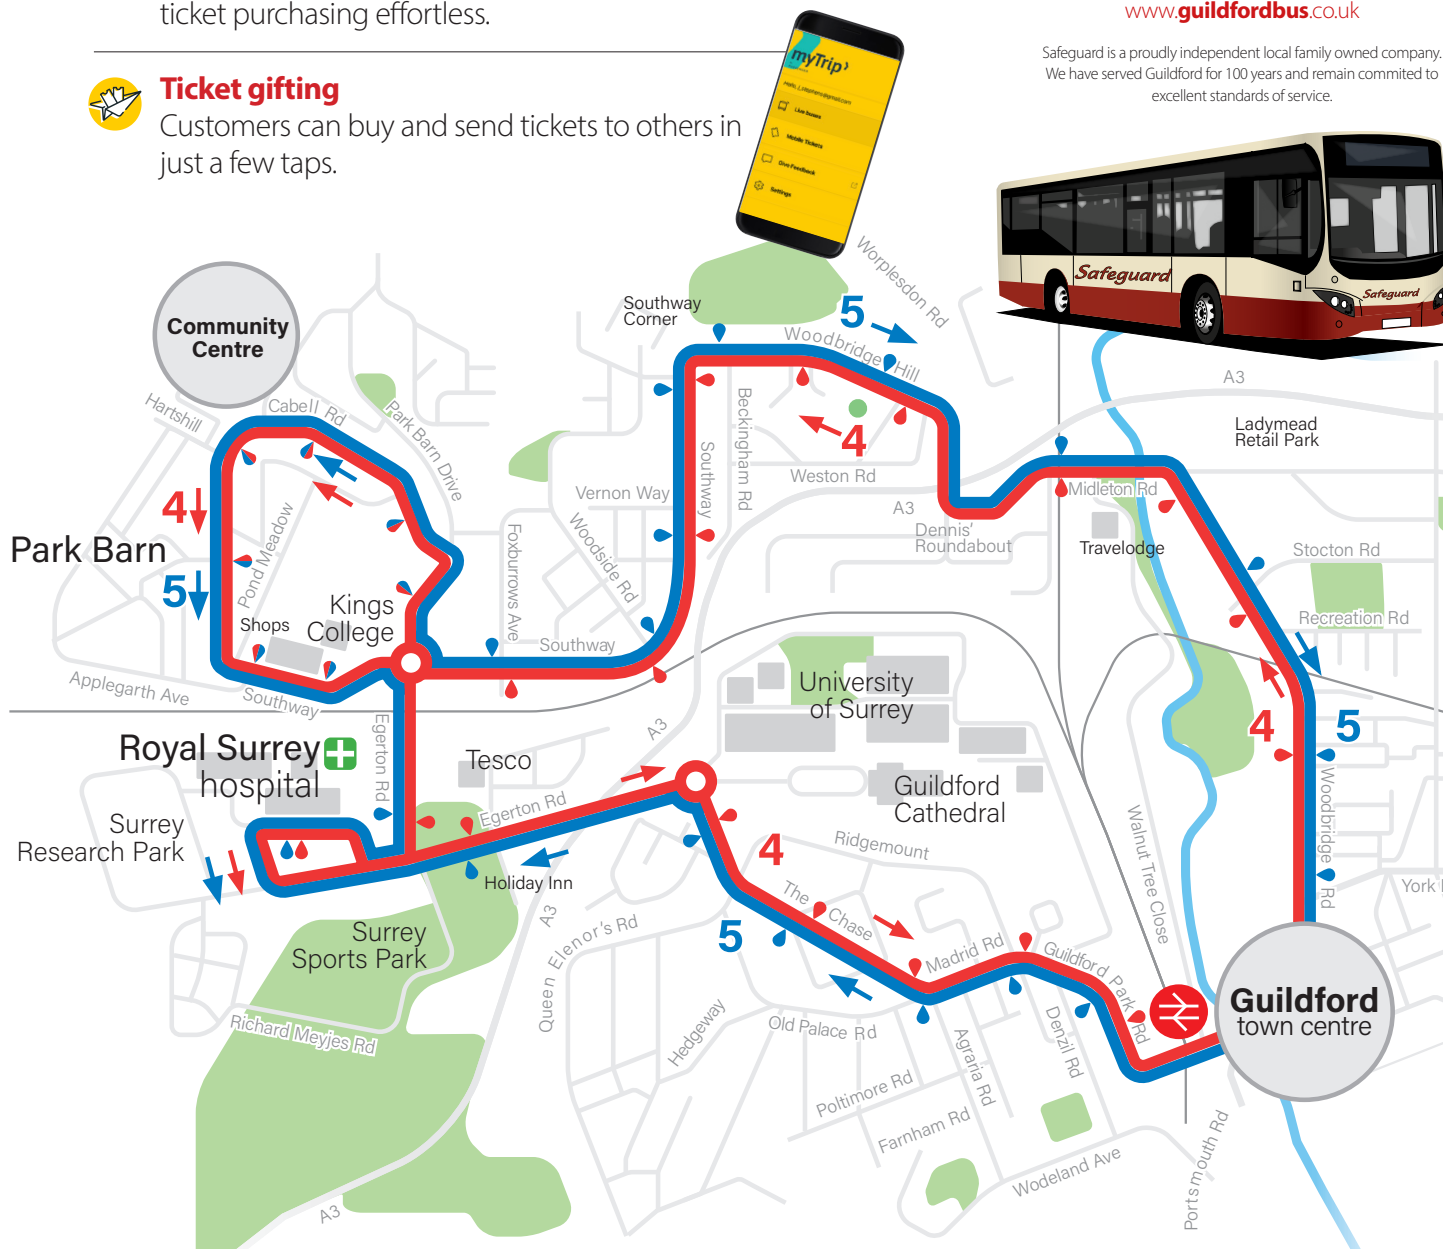

Mondays to Fridays

hour	minutes past							
06	00	15	35	40	50			
07	00	12	17	29	33	43	48	56
08	03	10	22	24	35	39	49	53 57
09	10	12	24	32	39	46	58	
10	06	17	26	37	46	57		
11	06	17	26	37	46	57		
12	06	17	26	37	46	57		
13	06	17	26	37	46	57		
14	06	18	27	35	42	50	57	
15	05	09	21	21	33	39	45	57
16	00	09	22	24	39	43	54	
17	03	09	23	24	38	43	53	
18	03	08	20	26	40	46		
19	00	06	17	26	37	46	57	
20	06	34						
21	03	33						
22	03	33						
23	03							

Saturdays

hour	minutes past							
06	39	59						
07	15	29	45	54				
08	05	14	25	34	46	55		
09	06	17	26	37	46	57		
10	06	17	26	37	46	57		
11	06	17	26	37	46	57		
12	06	17	26	37	46	57		
13	06	17	26	37	46	57		
14	06	17	26	37	46	57		
15	06	17	26	37	46	57		
16	06	17	26	37	46	57		
17	06	17	26	37	46	57		
18	06	17	26	37	46	57		
19	06	16	26	36	46	56		
20	06	34						
21	03	33						
22	03	33						
23	03							

Sundays and public holidays

hour	minutes past							
08	04	34	55					
09	17	37	57					
10	17	26	37	46	57			
11	06	17	26	37	46	57		
12	06	17	26	37	46	57		
13	06	17	26	37	46	57		
14	06	17	26	37	46	57		
15	06	17	26	37	46	57		
16	06	17	26	37	46	57		
17	06	17	36	47				
18	03	33						
19	03	33						
20	03	33						
21	03	33						
22	03							

Route 4
Park Barn Community Centre
↓
Royal Surrey Hospital
7 Mins
↓
Railway Station
14 Mins
↓
Guildford Bus Station
17 Mins

Route 5
Park Barn Community Centre
↓
Southway Corner
8 Mins
↓
Guildford Bus Station
17 Mins

Journey times are approximate

myTrip® Download to your smartphone

Live buses
Track buses with live vehicle tracking displayed on maps.

Mobile ticketing + QR Code scanning
Cashless payment options for Apple and Android apps making ticket purchasing effortless.

Ticket gifting
Customers can buy and send tickets to others in just a few taps.