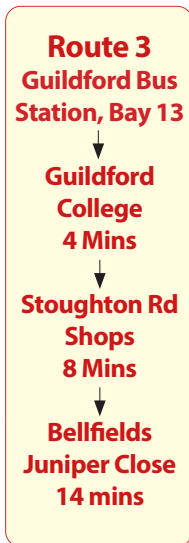

Departures from **Guildford Town Centre** towards **Bellfields Estate**

Mondays to Fridays

hour	minutes past
06	35
07	07 24 46
08	08 30 52
09	14 35 55
10	15 35 55
11	15 35 55
12	15 35 55
13	15 35 55
14	15 35 56
15	17 39
16	01 23 45
17	07 29 51
18	13 35 55

Saturdays

hour	minutes past
07	55
08	15 35 55
09	15 35 55
10	15 35 55
11	15 35 55
12	15 35 55
13	15 35 55
14	15 35 55
15	15 35 55
16	15 35 55
17	15 35 55
18	15 35 55