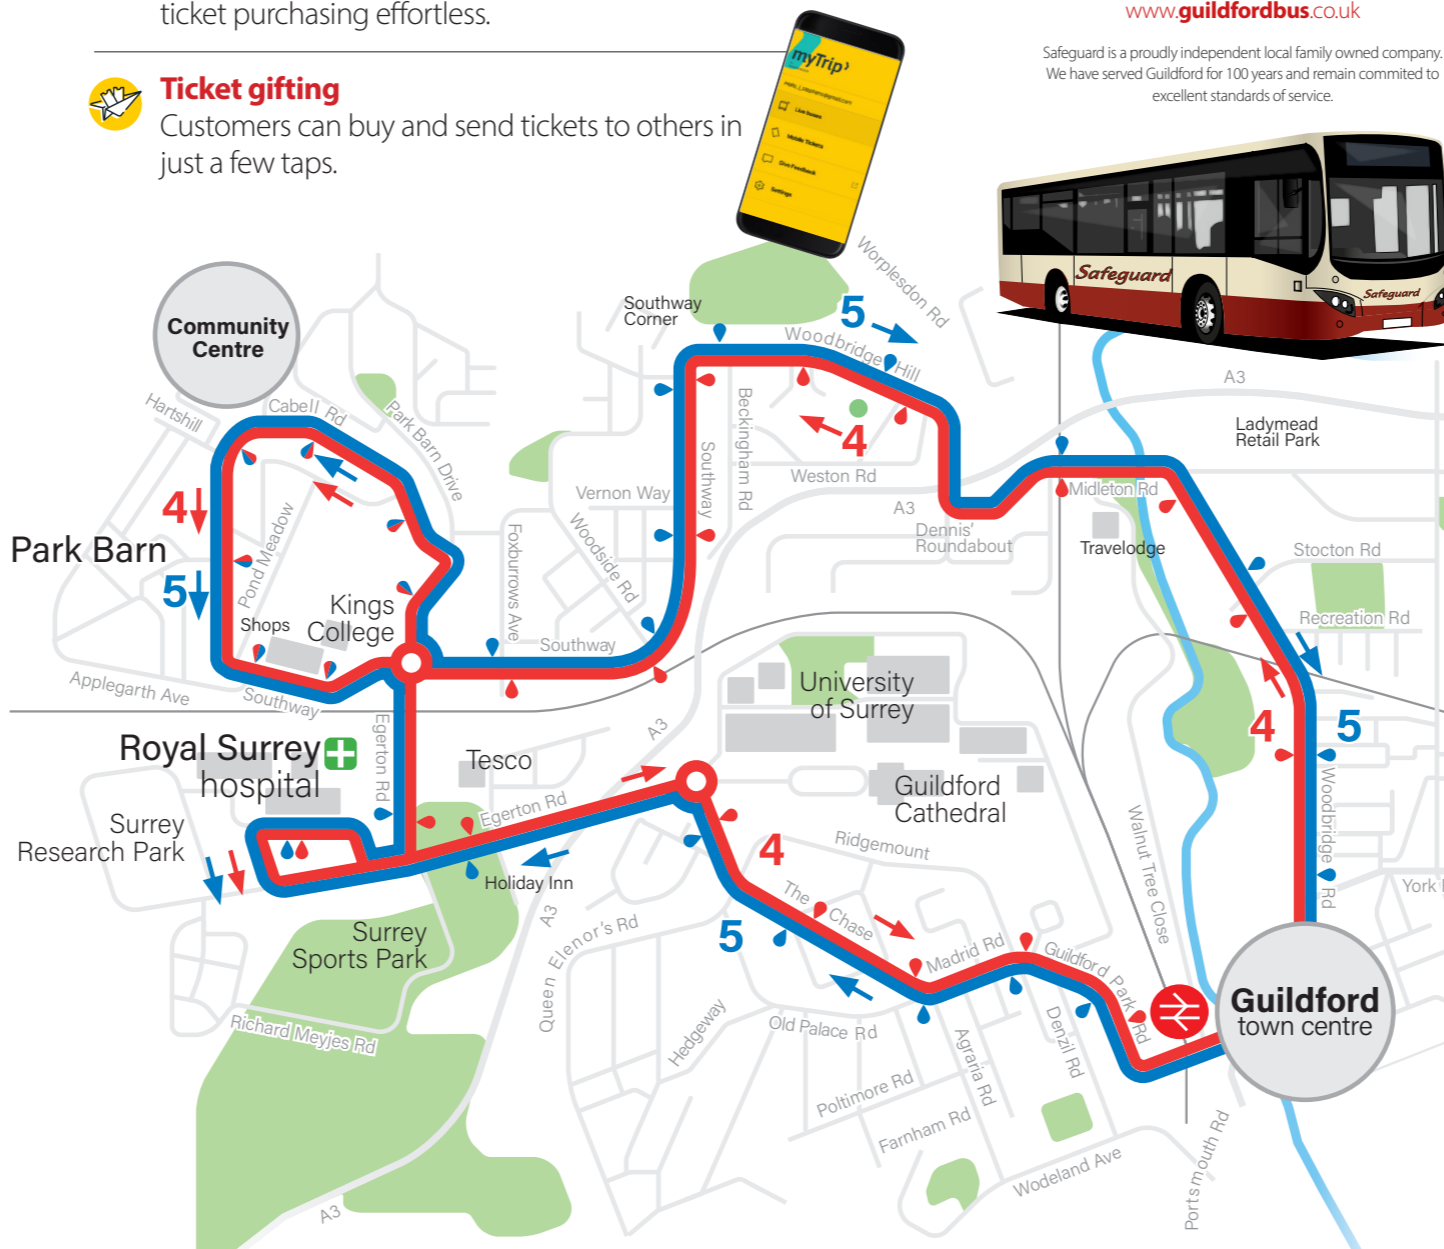

Mondays to Fridays

hour	minutes past							
06	00	15	35	40	50			
07	00	12	17	29	33	43	48	56
08	03	10	22	24	35	39	49	53 57
09	10	12	24	32	39	46	58	
10	06	17	26	37	46	57		
11	06	17	26	37	46	57		
12	06	17	26	37	46	57		
13	06	17	26	37	46	57		
14	06	18	27	35	42	50	57	
15	05	09	21	21	33	39	45	57
16	00	09	22	24	39	43	54	
17	03	09	23	24	38	43	53	
18	03	08	20	26	40	46		
19	00	06	17	26	37	46	57	
20	06	34						
21	03	33						
22	03	33						
23	03							

Saturdays

hour	minutes past							
06	39	59						
07	15	29	45	54				
08	05	14	25	34	46	55		
09	06	17	26	37	46	57		
10	06	17	26	37	46	57		
11	06	17	26	37	46	57		
12	06	17	26	37	46	57		
13	06	17	26	37	46	57		
14	06	17	26	37	46	57		
15	06	17	26	37	46	57		
16	06	17	26	37	46	57		
17	06	17	26	37	46	57		
18	06	17	26	37	46	57		
19	06	16	26	36	46	56		
20	06	34						
21	03	33						
22	03	33						
23	03							

Sundays and public holidays

hour	minutes past							
08	04	34	55					
09	17	37	57					
10	17	26	37	46	57			
11	06	17	26	37	46	57		
12	06	17	26	37	46	57		
13	06	17	26	37	46	57		
14	06	17	26	37	46	57		
15	06	17	26	37	46	57		
16	06	17	26	37	46	57		
17	06	17	36	47				
18	03	33						
19	03	33						
20	03	33						
21	03	33						
22	03							

Route 4
Park Barn Community Centre
↓
Royal Surrey Hospital
7 Mins
↓
Railway Station
14 Mins
↓
Guildford Bus Station
17 Mins

Route 5
Park Barn Community Centre
↓
Southway Corner
8 Mins
↓
Guildford Bus Station
17 Mins

Journey times are approximate

myTrip® Download to your smartphone

Live buses
Track buses with live vehicle tracking displayed on maps.

Mobile ticketing + QR Code scanning
Cashless payment options for Apple and Android apps making ticket purchasing effortless.

Ticket gifting
Customers can buy and send tickets to others in just a few taps.