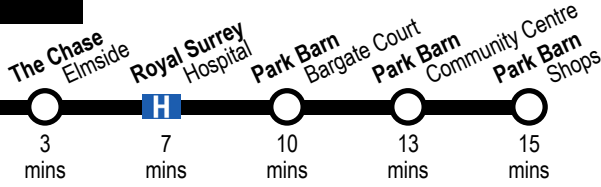

Guildford Park Road

Timetable effective from 22 February 2020

Timetable revised

SURREY
COUNTY COUNCIL

5

Safeguard
BUSES

You are here

Usual journey times from here:

Departure times from this bus stop:

Mondays to Fridays

Hour:	Minutes past:
06	18, 38, 58
07	12, 27, 41, 54
08	06, 19, 32, 45
09	01, 15, 31, 49
10	04, 19, 34, 49
11	04, 19, 34, 49
12	04, 19, 34, 49
13	04, 19, 34, 49
14	04, 19, 34, 49
15	05, 21, 36, 51
16	07, 22, 38, 53
17	08, 23, 38, 53
18	08, 22, 36, 50
19	05, 25, 44
20	04, 34
21	04