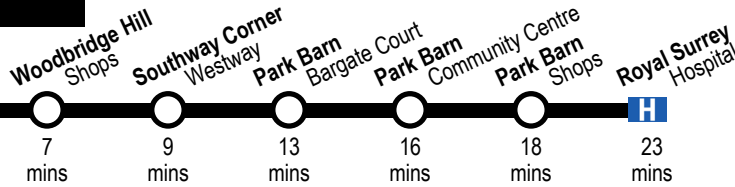

Friary Bus Station

Timetable effective from 22 February 2020

Timetable revised

SURREY
COUNTY COUNCIL

4

Safeguard
BUSES

You are here

Usual journey times from here: