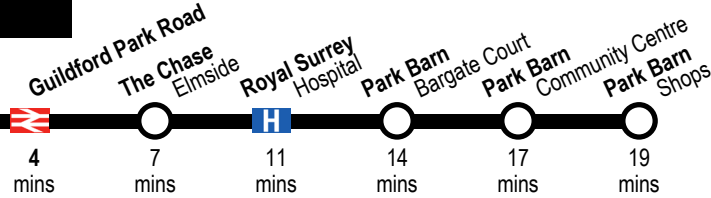

Friary Bus Station

Timetable effective from 22 February 2020

Timetable revised

SURREY
COUNTY COUNCIL

5

Safeguard
BUSES

You are here

Usual journey times from here:

Departure times from this bus stop:

Mondays to Fridays

Hour:	Minutes past:
06	14, 34, 53
07	07, 22, 35, 47, 59
08	12, 24, 38, 54
09	09, 26, 44
10	00, 15, 30, 45
11	00, 15, 30, 45
12	00, 15, 30, 45
13	00, 15, 30, 45
14	00, 15, 30, 45
15	00, 15, 30, 45
16	00, 15, 30, 45
17	00, 15, 30, 45
18	00, 15, 30, 45
19	00, 20, 40
20	00, 30
21	00

Saturdays

Hour:	Minutes past:
06	45
07	15, 45
08	15, 40
09	00, 15, 30, 45
10	00, 15, 30, 45
11	00, 15, 30, 45
12	00, 15, 30, 45
13	00, 15, 30, 45
14	00, 15, 30, 45
15	00, 15, 30, 45
16	00, 15, 30, 45
17	00, 20, 40
18	00, 20, 40
19	00, 20, 40
20	00, 30
21	00

Sundays & Public Holidays

No Service Sundays or Public Holidays

Public Holidays - Generally buses run to Sunday Timetables on Public Holidays. Special arrangements are made over the Christmas and New Year period
Visit www.surreycc.gov.uk/buses or contact Traveline or the bus operator for further information.

For further information about this service contact:

Safeguard Coaches - 01483 561103 - info@safeguardcoaches.co.uk

For departures from this stop

Text to **84268**

or visit www.mytraveline.mobi
texts cost 25p plus normal SMS sending charge

traveline
public transport info

traveline.info/se

0871 200 22 33

calls cost 12 pence per minute plus your phone company's access charge