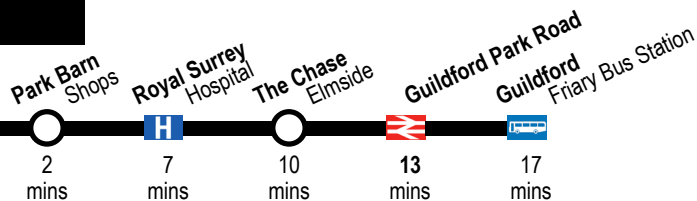

Community Centre

Timetable effective from 22 February 2020

Timetable revised

SURREY
COUNTY COUNCIL

4

Safeguard
BUSES

You are here

Usual journey times from here: